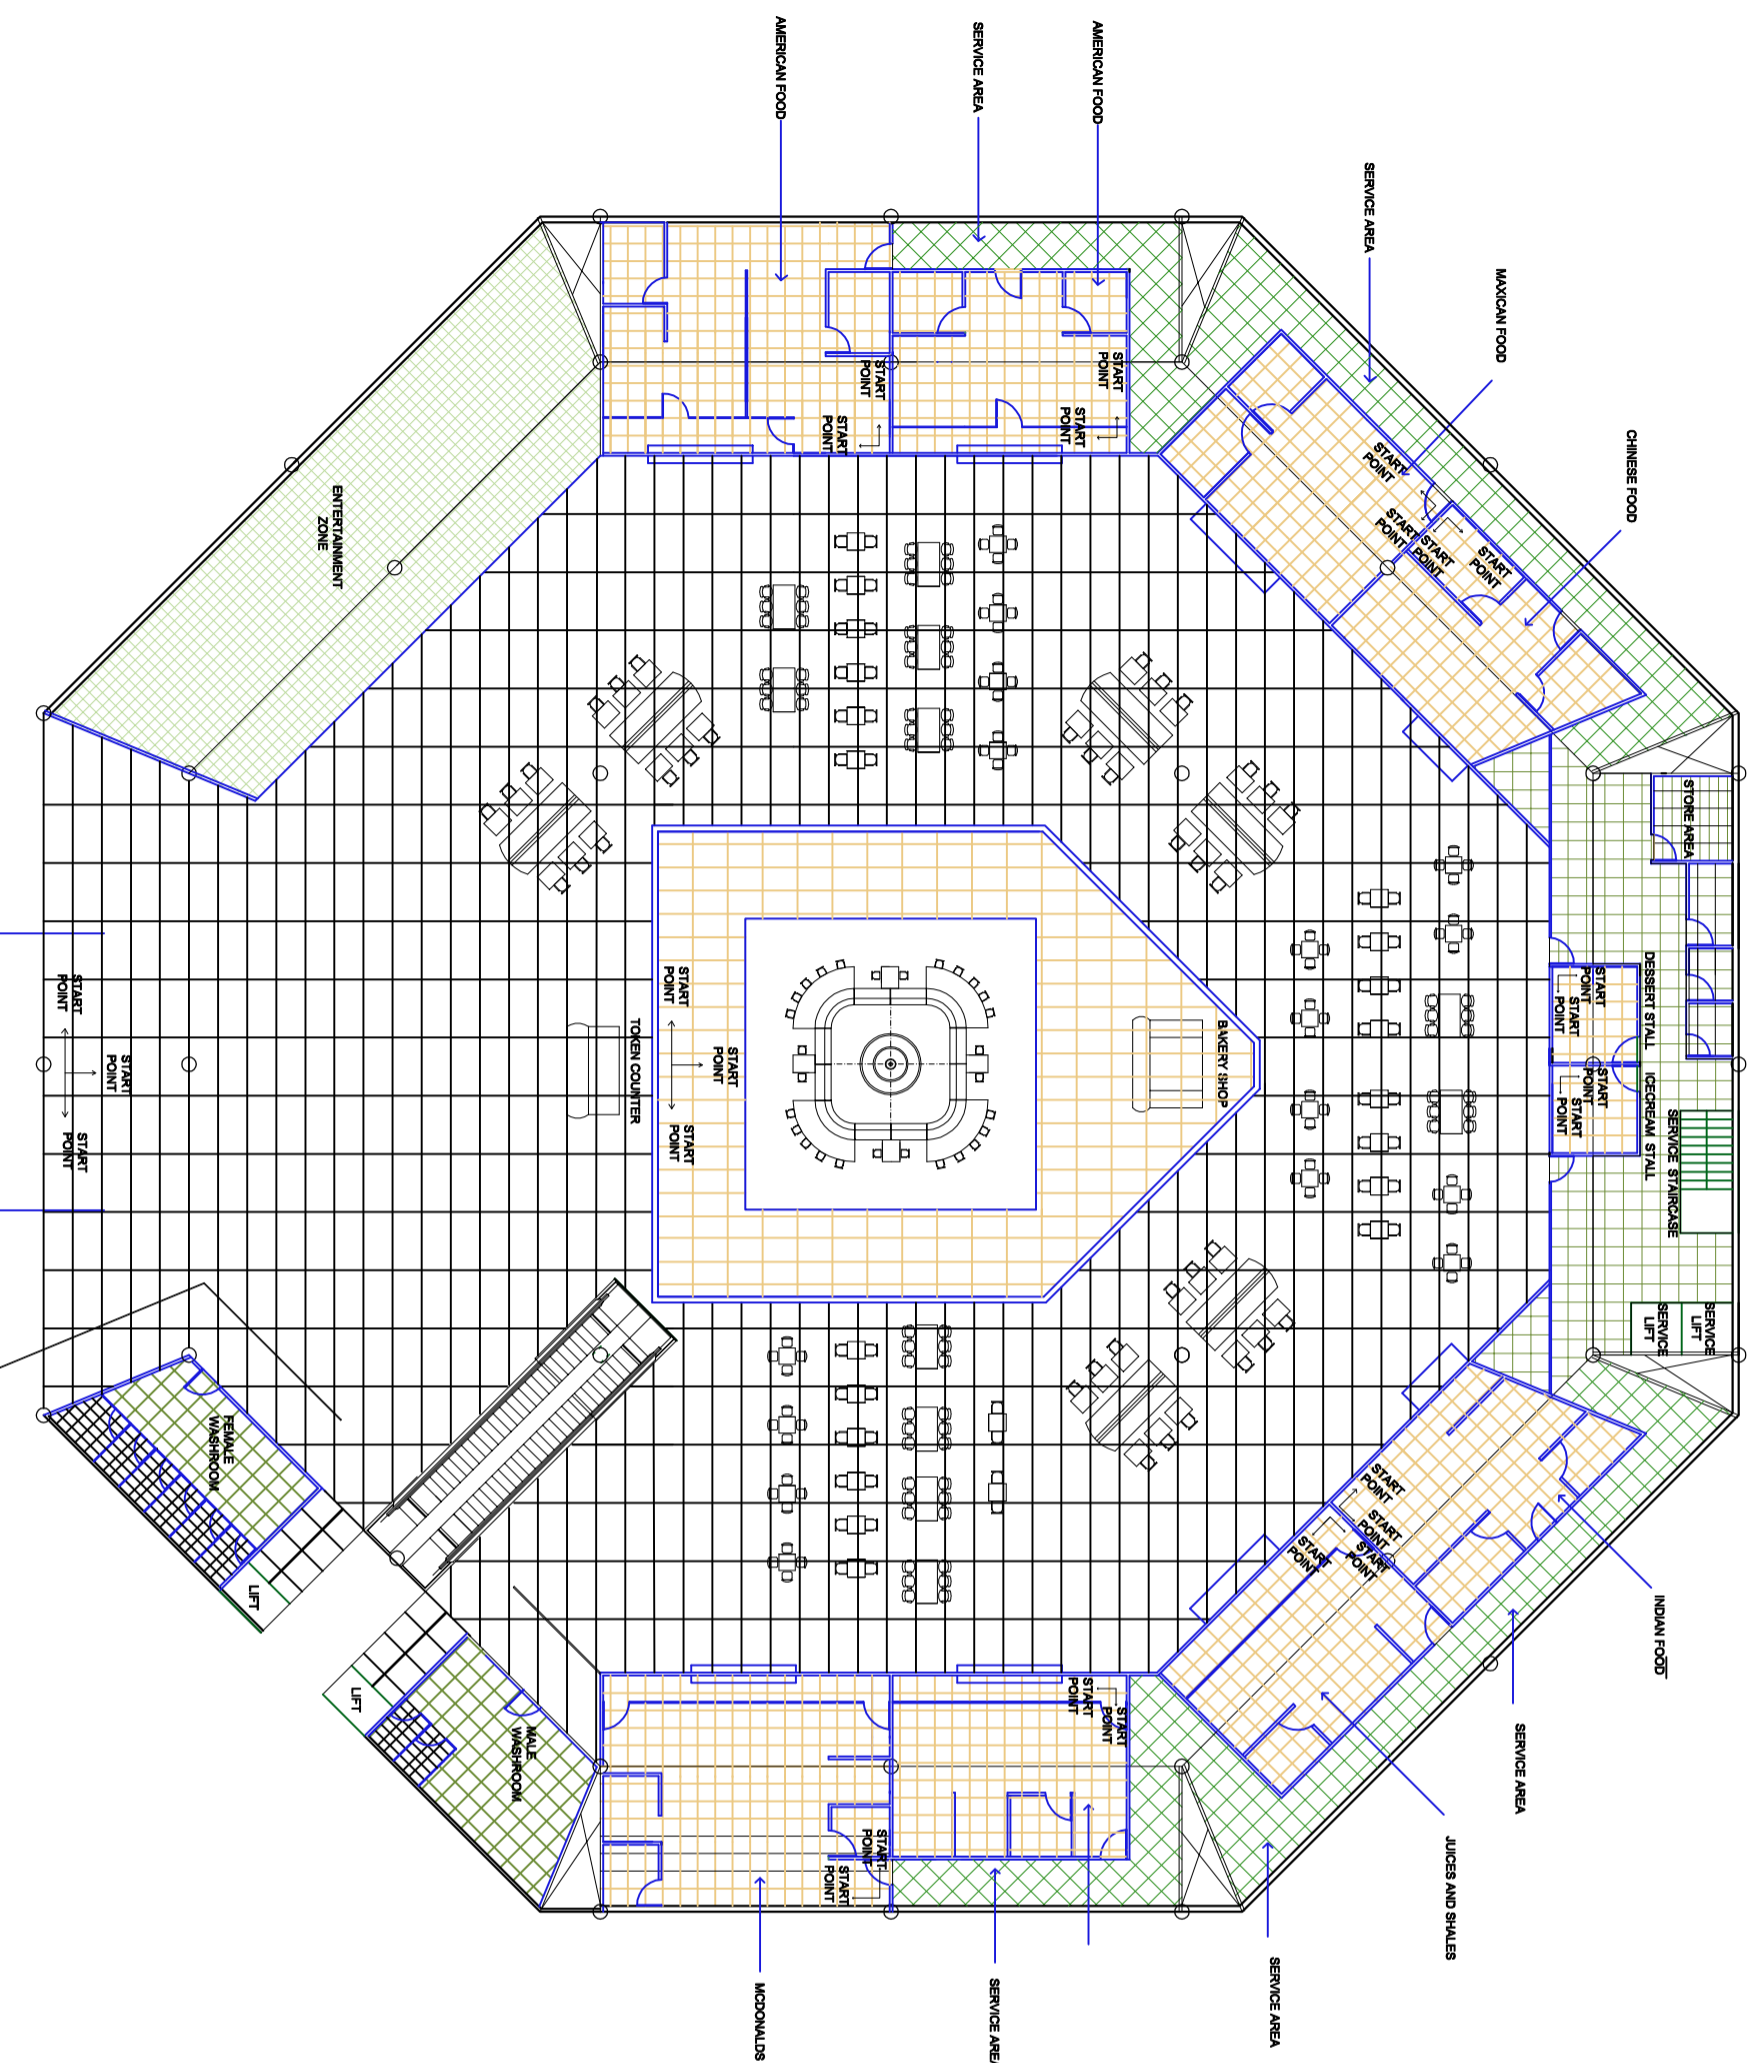

FOOD COURT

FLOORING LAYOUT

SCALE - 1:75

CINEMA ENTRANCE

LEGEND

| NAME | IMAGE | SIZE | SPECIFICATION | BRAND |
|------|-------|-----------|--|----------------|
| | | 600X600 | Digital Rustic Matt series 2006 | Lovin tiles |
| | | 800X1200 | Koda stone | — |
| | | 450X300 | Glossy tiles 10017 L ceramic tile | Gobain ceramic |
| | | 600x600 | Digital Rustic Matt series 2002 | Lovin tiles |
| | | 2000X1000 | Glazed vitrified tiles Cedar blanco Finish glossy vitrified tile | sunheart tiles |
| | | 1200X200 | IRONV plain punch vitrified tile | sunheart tiles |